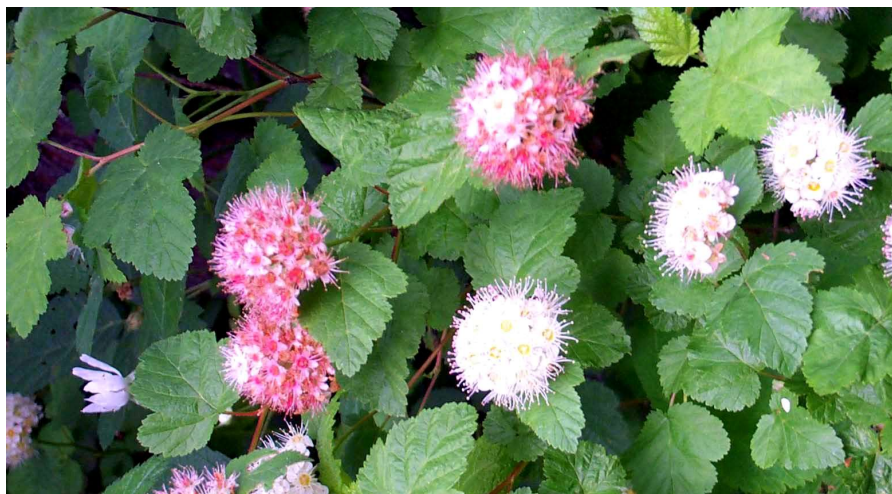

Ninebark

Physocarpus capitatus

Photographer: Todd Adams

Plant Type:	Shrub	Deciduous
Flower Color:	White	
Flowering Time:	April to June	
Height:	10 feet	02
Width:	4-8 feet	
Exposure:	Sun-part shade	
Water Req.:	Occasional - once a month or so, depending on temperatures and wind.	
Habitat Value:	Butterflies, birds	

Comments and Maintenance:

Thicket forming shrub up to 10 feet tall with many branches forming from the base. Round heads of white, apple blossom-type flowers appear in late spring followed by bright red, inflated seed pods.