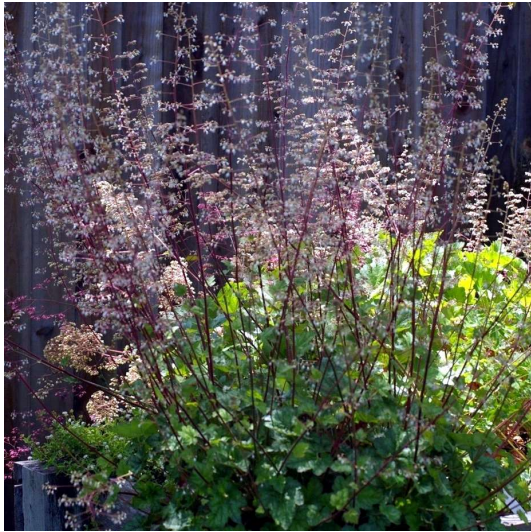

Alum root

Heuchera micrantha

Photographer: Phil Van Soelen

- Plant Type: Perennial Evergreen
- Flower Color: White
- Flowering Time: April to June
- Height: 1 feet
- Width: 1-2 feet
- Exposure: Sun-part shade
- Water Req.: Occasional - once a month or so, depending on temperatures and wind.
- Habitat Value: Hummingbirds

Comments and Maintenance:

The flowering stalks are reddish and the contrast of the delicate, cream-colored flowers against the red stems makes this species the most beautiful of the taller Heucheras. Can take deeper shade than most Heuchera species.