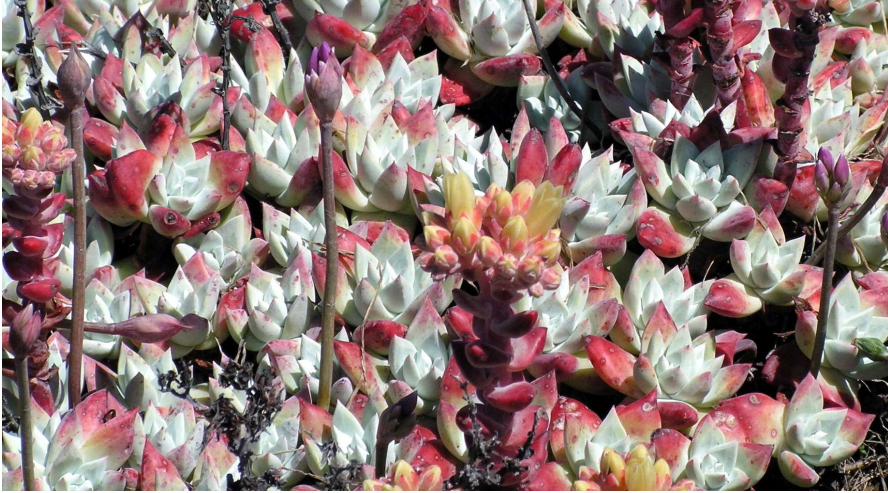

Live-forever
Dudleya farinosa

Photographer: Kathi Dowdakin

Plant Type: Perennial Evergreen
Flower Color: Yellow
Flowering Time: March to August
Height: <1 feet
Width: .5 feet
Exposure: Sun-light shade
Water Req.: Moderate -every 3-4 weeks or when top 3-4" of soil is dry.
Habitat Value: Pollinators

Comments and Maintenance:
Excellent for rock gardens, walls or containers where good drainage and some summer water are available.